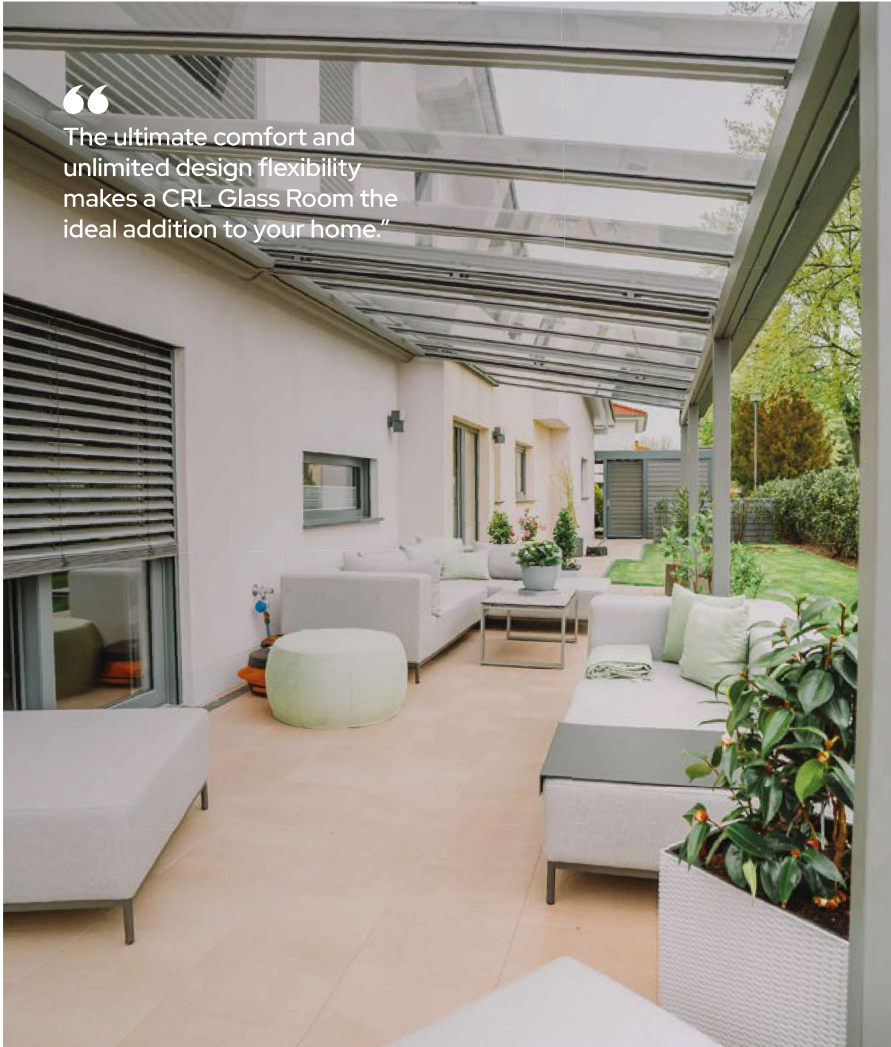

The ultimate comfort and unlimited design flexibility makes a CRL Glass Room the ideal addition to your home."

Intelligent Modular Design

The main structure of CRL Glass Rooms and CRL Louvred Pergolas is aluminium meaning very few supports are required to span large areas.

The intelligent design of the connectors enables a high degree of flexibility and the attractive design gives a sleek, lightweight look while making it extremely stable and giving the structure longevity.

The flexible design means many variations are possible, and with the optional extras of fixed glass panels, sliding doors, vertical blinds, integrated awnings and LEDs you can have a truly unique space to enjoy your garden throughout the changing seasons.