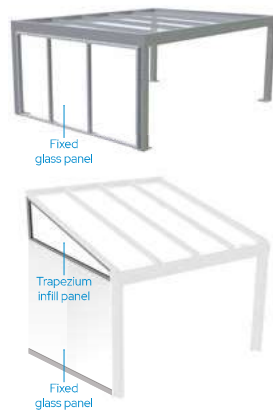

t: 00 800 04216144 e: crl@crlaurence.co.uk